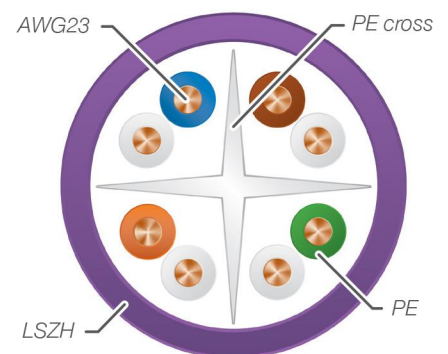

## Benefits<sup>⊕</sup>

- UTP CAT6A cable with small external diameter
- Specific internal cross for Xtalk compensation

## APPLICATION

- CAT6A UTP link
- Ethernet BaseT up to 10G
- Environment without many interferences, as building, offices

”

HIGH **PERFORMANCE**, **SMALL DIAMETER**, THIS IS A CAT6 UTP CABLE DEDICATED FOR **BUILDING** AND **TRANSPORT** ENVIRONMENT

### SYSTEM

- TIA 568-C.2 CAT6A
- ISO 11801 Ed2.2 Class Ea

The U500L4SH is a CAT6A UTP cable with a small external diameter will made the installation easiest and discrete. The internal cross will ensure the Xtalk compensation and offer the CAT6A performance.