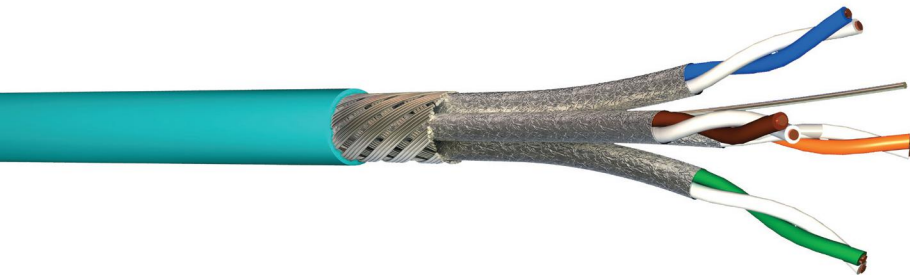

# SF20004SH

S/FTP CAT8 4 PAIRS CABLE LSZH JACKET

## Benefits<sup>⊕</sup>

- CAT8.1 cable
- Dedicated for data center applications : 40GBaseT on 30m lenght
- High bandwidth of 2GHz
- High EMC thanks to a double shieding type S/FTP

### SYSTEM

- ISO 11801 Ed2.2 Class Fa

The SF12004SHINOUT is a CAT7A cable with a LSZH jacket chemically modified to ensure a protection against water.

The copper braid and aluminum foil combined with a AWG22 copper diameter will offer a high electrical performance.