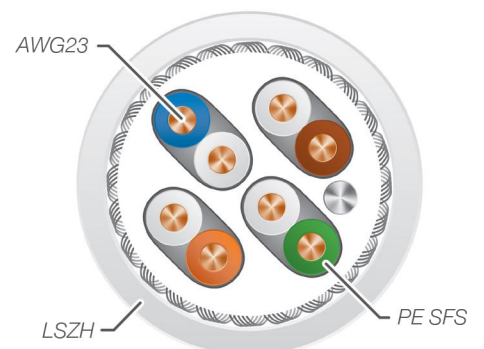

SF500xSHW

S/FTP CAT6A 4 PAIRS CABLE LSZH WHITE JACKET

Benefits[⊕]

- CAT6A cable with high EMC thanks to a double shielding, type S/FTP
- White color for discrete application such as hospitality

APPLICATION

- CAT6A link with high protection
- Environment where discrete application is required as : hotel, school or residential
- WIFI access point / waps 4G
- Ethernet BaseT up to 10G

” WHEN **DISCRETION** AND **AESTHETICISM** IS REQUIRED BY THE END USER THE SF500XSHW IS THE BEST **SOLUTION** “

STANDARD

CABLE

- IEC61156-5 CAT6A

SYSTEM

- TIA 568-C.2 CAT6A
- ISO 11801 Ed2.2 Class Ea

The double shielding copper braid and individual foil give to the SF500 cable a high EMC. it can be a perfect solution for all the CAT6A link which requires a good electromagnetic protection. Added to a white color this cable is adapted to the environment where the discretion is required.