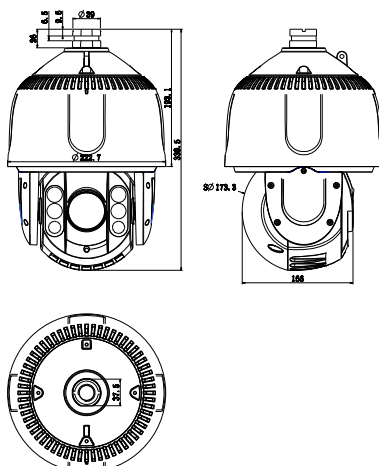

#### Large Scale

- 20x optical zoom
- IR distance up to 180m

### Dimensions

Units: mm