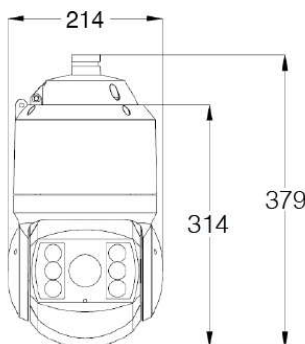

#### Large Scale

- 20x optical zoom
- IR distance up to 180m

### Dimensions

Units: mm