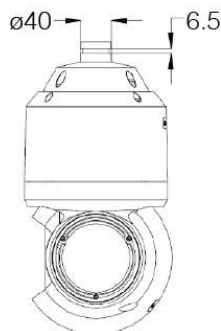

#### Large Scale

- 20x optical zoom
- IR distance up to 180m

### Dimensions

Units: mm