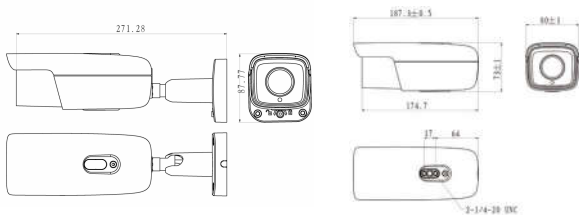

#### A Variety of Installation Modes

- Supports 90°, 180°, 270° image rotation
- Motorized varifocal lens

### Dimensions

Units:mm