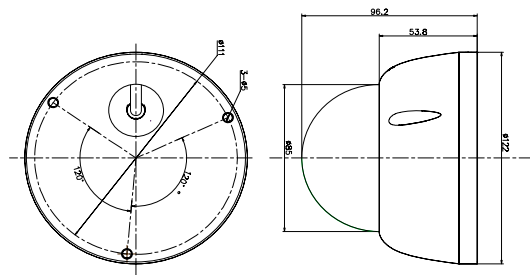

Dimensions

Units:mm

Specification

Camera	IPC2433-HN-SIR40
Image Sensor	1/3" progressive scan CMOS
Pixels	4.0 Megapixel
Min. Illumination	Color: 0.05lux@ (F1.6, AGC ON) B/W: 0lux with IR
Shutter Speed	1 ~ 1/30,000s
Day / Night	Auto (ICR) / Color / B/W
Wide Dynamic Range	Digital WDR
S/N Ratio	> 50dB
White Balance	Auto / Manual
Gain Control	Auto / Manual
Backlight Compensation	Off / BLC / WDR / HLC
Lens	
Mount Type	Φ14
Auto Iris	DC drive
Focal Length	+Z2712: 2.7~12mm @ F1.6 motorized varifocal lens
Focus Control	Manual / Semi-Automatic / Auto
Angle of View	-Z2712: 106° ~ 33°
Adjustment Range	Pan: -120° ~ +120° / Tilt: 0° ~ 65° / Rotation: -90° ~ +90°
Infrared	
IR Distance	20 ~ 40m
IR Intensity	Smart IR
Video	
Compression	H.265 / H.264 / MJPEG
Image Resolution	Main stream: 2592x1520 Secondary stream: D1
Frame Rate	Main stream: 2592x1520@20fps, 2048x1520@25fps, 1080p@30fps Secondary stream: D1@30fps
Bitrate	32kbps ~ 16Mbps
Bitrate Control	VBR / CBR
Multi-stream	Supported
Caption	Date and time / Alarm / Customized
Privacy Masking	Up to 4 zones
Motion Detection	Up to 4 zones
Video Freeze	Supported
ROI	Supported
Digital Noise Reduction	3D noise reduction
Digital Defog	Supported
Image Flip	Flip / Mirror / Rotation at 90°, 180°, 270°
Audio	
Compression	G.711a / G.711u / ADPCM / G.722 / AAC-LC / G.722.1c / G.726
Bitrate	32kbps ~ 64kbps
Audio Function	Bi-directional audio / AEC / Mixed audio recording / Dumb / Mute
Network	
Network Protocols	TCP/IP, UDP, HTTP, DHCP, DNS/DDNS, RTP/RTCP, RTSP, PPPoE, FTP, VSIP, UPnP, 802.1x, NAT, QoS, SMTP, IPv4, IPv6 (optional)
User Interface	IPC Control (IE, Firefox, Chrome)
Max. User Access	Max. 10 Users (Includes 2 internal)
Application Programming	ONVIF (Profile S, Profile G), GB/T 28181-2011, API, CGI
Automatic Network Replenishment (ANR)	Supported
Alarm	
Alarm Triggers	Alarm input / Network disconnect / Disk full / Disk error
Intelligent	Motion detection / Tampering / Guard line / Defocus / Scene change / Enter guard area / Exit guard area / Object left / Object removal / Gathering / Audio surge
Alarm Events	Alarm report / Recording / Text overlay / Snapshot / External output / Email notice / Acoustic alarm
Interfaces	
Ethernet	i10/100M, RJ45 interface
Audio In / Out	2 x Line in / 1 x Line out
Control	1 x RS485
Alarm In / Out	1 x Input / 1 x Output
Video Out	1 x BNC, 1.0V [p-p] / 75Ω
Memory Slot	Micro SD card slot, supports up to 128GB
Environmental	
Operating Temperature	-40°C ~ 70°C / -40°F ~ 158°F
Operating Humidity	10% ~ 95%
Protection Level	IK10+ @ 50J, IP67
Electrical	
Power	DC12V ± 10% / PoE (IEEE802.3af)
Power Consumption	Max. 11W
Mechanical	
Weight	0.71 kg / 1.57lb (Gross Weight)
Dimensions	Φ122x 96.2mm / Φ4.8" x 3.79"