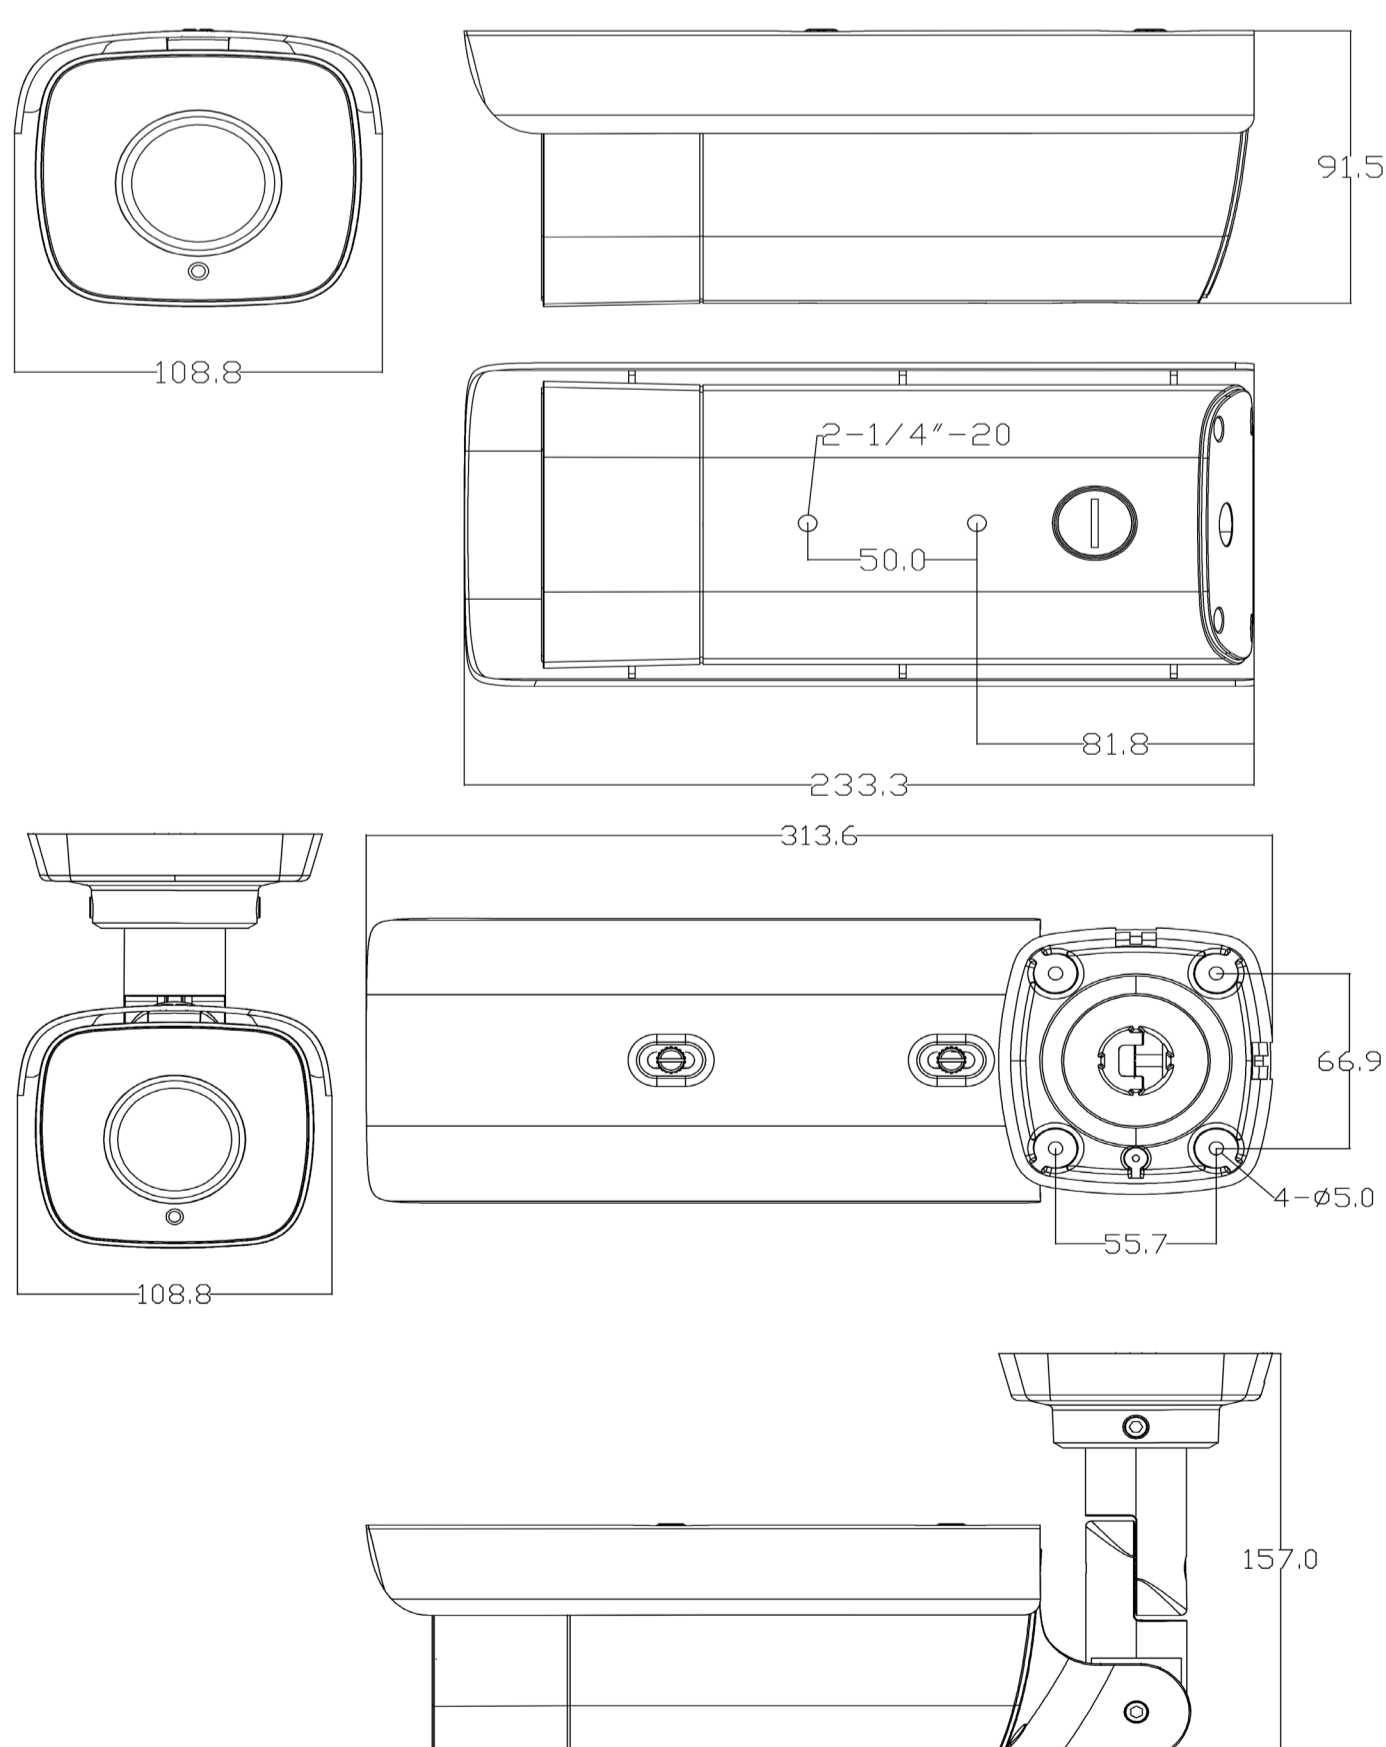

#### A Variety of Installation Modes

- Supports 90°, 180°, 270° image rotation
- Automatic flip function
- Varifocal AF lens

### Dimensions

Units: mm