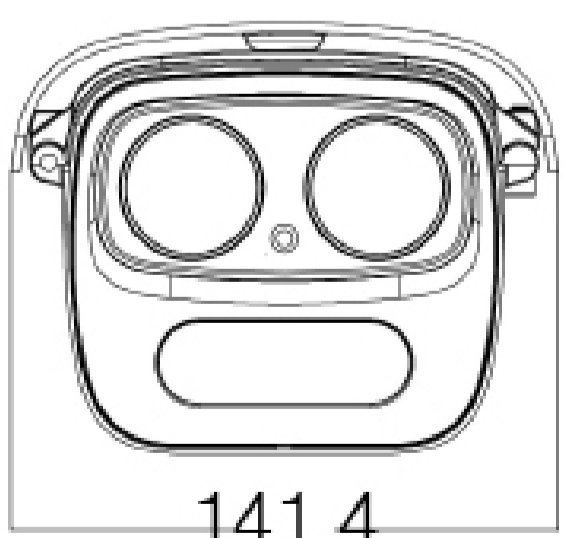

#### A Variety of Installation Modes

- Supports 90°, 180°, 270° image rotation
- Varifocal lens (Manual / Motorized)

### Dimensions

Units: mm