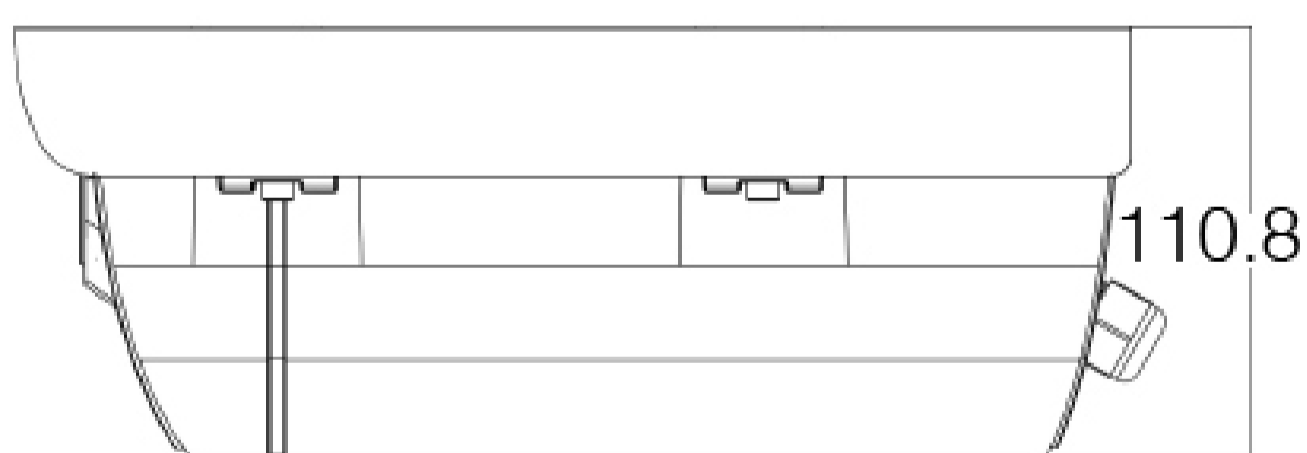

#### A Variety of Installation Modes

- Supports 90°, 180°, 270° image rotation
- Varifocal lens (Manual / Motorized)

### Dimensions

Units: mm