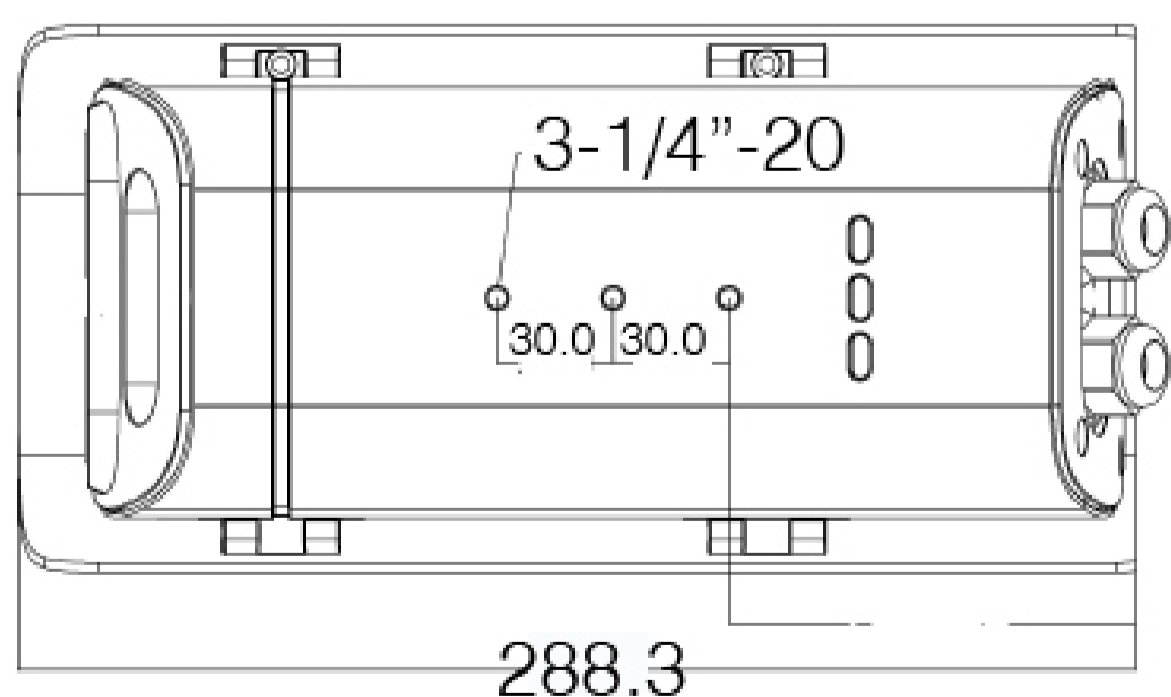

#### A Variety of Installation Modes

- Supports 90°, 180°, 270° image rotation
- Varifocal lens (Manual / Motorized)

### Dimensions

Units: mm