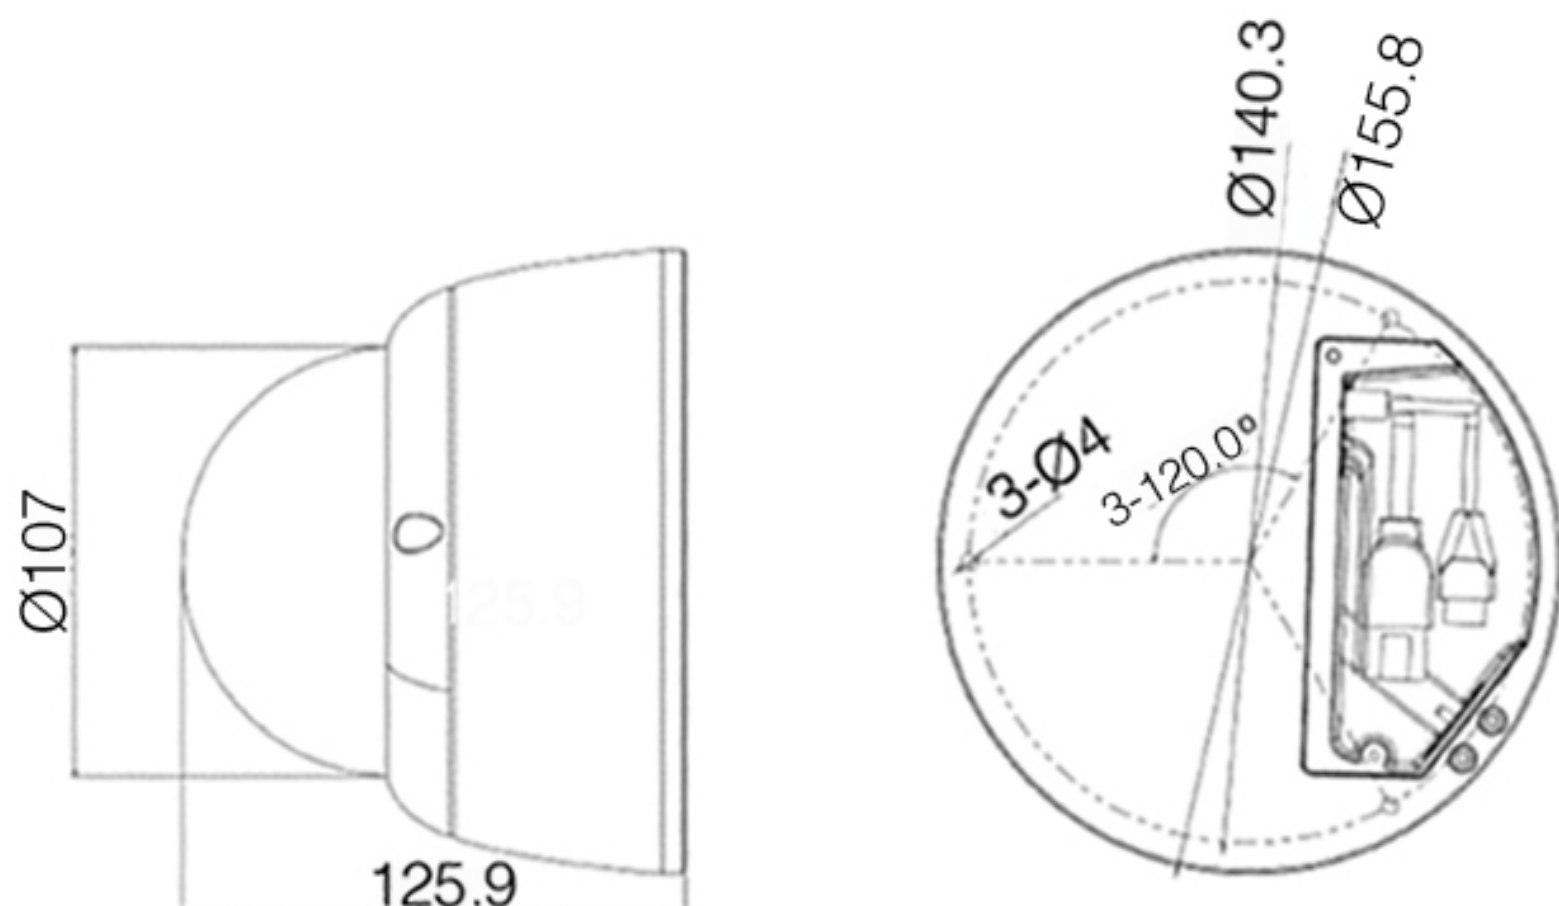

Dimensions

Units: mm

Specifications

Model	IPC2231-HN -SIR40
Camera	
Image Sensor	1/3" progressive scan CMOS
Pixels	2.0 Megapixel
Min. Illumination	Color: 0.03lux @ (F1.4, AGC ON) B/W: 0lux with IR
Shutter Speed	1 ~ 1/30,000s
Day / Night	Auto (ICR) / Color / B/W
Wide Dynamic Range	Digital WDR
S/N Ratio	>52dB
White Balance	Auto / Manual
Gain Control	Auto / Manual
Backlight Compensation	Off / BLC / WDR / HLC
Lens	
Mount Type	Φ14
Automatic Iris	DC drive
Focal Length	-Z3009: 2.8~12mm @ F1.4 motorized varifocal lens
Focus Control	Manual / Semi-Automatic / Auto
Angle of View	-Z3009: 108° ~ 35°
Adjustment Range	Pan: 0° ~ 355° / Tilt: 0° ~ 75° / Rotation: 0° ~ 355°
Infrared	
IR Distance	20 ~ 40m
IR Intensity	Smart IR
Video	
Compression	H.265 / H.264 / MJPEG
Image Resolution	Main stream: 1080p Secondary stream: D1
Frame Rate	Main stream: 1080p@30fps Secondary stream: D1@30fps
Bitrate	32kbps ~ 16Mbps
Bitrate Control	VBR / CBR
Multi-stream	Supported
Caption	Date and time / Alarm / Customized
Privacy Masking	Up to 4 zones
Motion Detection	Up to 4 zones
Video Freeze	Supported
ROI	Supported
Digital Noise Reduction	3D noise reduction
Digital Defog	Supported
Image Flip	Flip / Mirror / Rotation at 90°, 180°, 270°
Audio	
Compression	G.711a / G.711u / ADPCM / G.722 / AAC-LC / G.722.1c / G.726
Bitrate	32kbps ~ 64kbps
Audio Function	Bi-directional audio / AEC / Mixed audio recording / Dumb / Mute
Network	
Network Protocols	TCP/IP, UDP, HTTP, DHCP, DNS/DDNS, RTP/RTCP, RTSP, PPPoE, FTP, VSIP, UPnP, 802.1x, NAT, QoS, SMTP, IPv4, IPv6 (optional)
User Interface	IPC Control (IE, Firefox, Chrome)
Max. User Access	Max. 10 Users (includes 2 internal)
Application Programming	ONVIF (Profile S, Profile G), GB/T 28181-2011, API, CGI
Automatic Network Replenishment (ANR)	Supported
Alarm	
Alarm Triggers	Alarm input / Network disconnect / Disk full / Disk error
Intelligent	Motion detection / Tampering / Guard line / Defocus / Scene change / Enter guard area / Exit guard area / Object left / Object removal / Gathering / Audio surge
Alarm Events	Alarm report / Recording / Text overlay / Snapshot / External output / Email notice / Acoustic alarm
Interfaces	
Ethernet	10/100M, RJ45 interface
Audio In / Out	2 x Line in / 1 x Line out
Control	1 x RS485
Alarm In / Out	1 x Input / 1 x Output
Video Out	1 x BNC, 1.0V [p-p] / 75Ω
Memory Slot	TF card slot, supports up to 128GB
Power Output	1 x DC12V / 0.1A Output
Environmental	
Operating Temperature	-40°C ~ 70°C / -40°F ~ 158°F
Operating Humidity	10% ~ 95%
Protection Level	IK10+ @50J, IP67
Electrical	
Power	AC24V±10% / DC12V ± 10% / PoE (IEEE802.3af)
Power Consumption	Max. 11W
Mechanical	
Weight	1kg / 2.2lb (Gross Weight)
Dimensions	Φ155.8 x 125.9mm / Φ6.14" x 4.96"