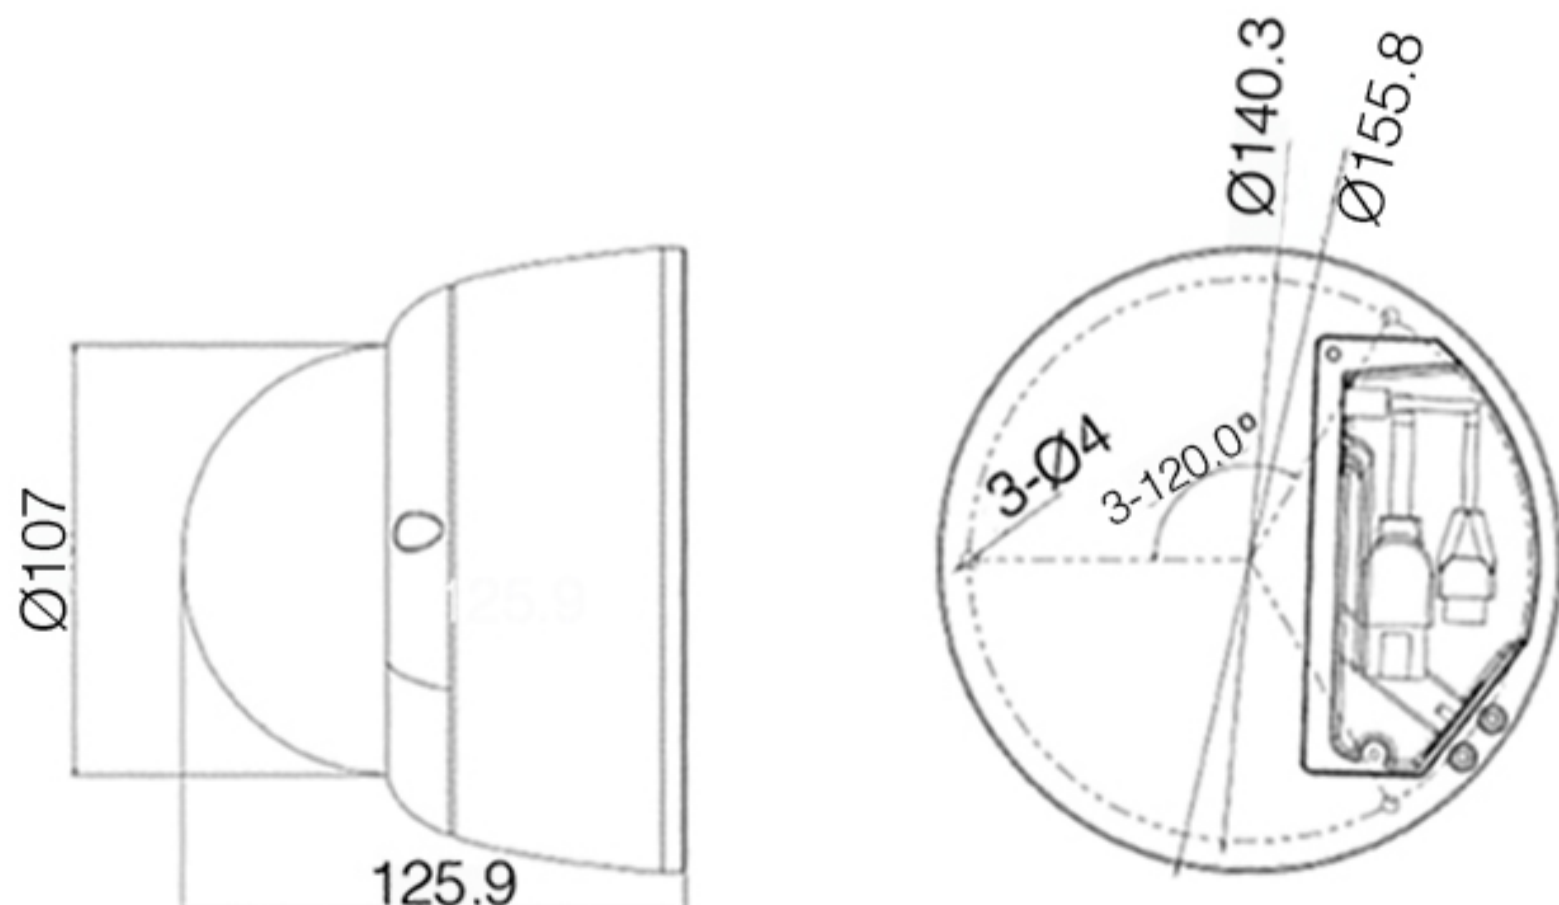

Dimensions

Units: mm

Specifications

Model	IPC2231-HN -S
Camera	
Image Sensor	1/3" progressive scan CMOS
Pixels	2.0 Megapixel
Min. Illumination	Color: 0.03lux @ (F1.4, AGC ON) B/W: 0.003lux @ (F1.4, AGC ON)
Shutter Speed	1 ~ 1/30,000s
Day / Night	Auto (ICR) / Color / B/W
Wide Dynamic Range	Digital WDR
S/N Ratio	>52dB
White Balance	Auto / Manual
Gain Control	Auto / Manual
Backlight Compensation	Off / BLC / WDR / HLC
Lens	
Mount Type	-Z3009: Ø14 -L0200 / -L0220: M12
Automatic Iris	-Z3009: DC drive -L0200 / -L0220: Fixed
Focal Length	-Z3009: 2.8~12mm @ F1.4 motorized varifocal lens -L0200: 2mm -L0220: 2.2mm
Focus Control	-Z3009: Manual / Semi-Automatic / Auto -L0200 / -L0220: Fixed
Angle of View	-L0200: 151° -L0220: 126° -Z3009: 108° ~ 35°
Adjustment Range	Pan: 0° ~ 355° / Tilt: 0° ~ 75° / Rotation: 0° ~ 355°
Video	
Compression	H.265 / H.264 / MJPEG
Image Resolution	Main stream: 1080p Secondary stream: D1
Frame Rate	Main stream: 1080p@30fps Secondary stream: D1@30fps
Bitrate	32kbps ~ 16Mbps
Bitrate Control	VBR / CBR
Multi-stream	Supported
Caption	Date and time / Alarm / Customized
Privacy Masking	Up to 4 zones
Motion Detection	Up to 4 zones
Video Freeze	Supported
ROI	Supported
Digital Noise Reduction	3D noise reduction
Digital Defog	Supported
Image Flip	Flip / Mirror / Rotation at 90°, 180°, 270°
Audio	
Compression	G.711a / G.711u / ADPCM / G.722 / AAC-LC / G.722.1c / G.726
Bitrate	32kbps ~ 64kbps
Audio Function	Bi-directional audio / AEC / Mixed audio recording / Dumb / Mute
Network	
Network Protocols	TCP/IP, UDP, HTTP, DHCP, DNS/DDNS, RTP/RTCP, RTSP, PPPoE, FTP, VSIP, UPnP, 802.1x, NAT, QoS, SMTP, IPv4, IPv6 (optional)
User Interface	IPC Control (IE, Firefox, Chrome)
Max. User Access	Max. 10 Users (includes 2 internal)
Application Programming	ONVIF (Profile S, Profile G), GB/T 28181-2011, API, CGI
Automatic Network Replenishment (ANR)	Supported
Alarm	
Alarm Triggers	Alarm input / Network disconnect / Disk full / Disk error
Intelligent	Motion detection / Tampering / Guard line / Defocus / Scene change / Enter guard area / Exit guard area / Object left / Object removal / Gathering / Audio surge
Alarm Events	Alarm report / Recording / Text overlay / Snapshot / External output / Email notice / Acoustic alarm
Interfaces	
Ethernet	10/100M, RJ45 interface
Audio In / Out	2 x Line in / 1 x Line out
Control	1 x RS485
Alarm In / Out	1 x Input / 1 x Output
Video Out	1 x BNC, 1.0V [p-p] / 75Ω
Memory Slot	TF card slot, supports up to 128GB
Power Output	1 x DC12V / 0.1A Output
Environmental	
Operating Temperature	-40°C ~ 70°C / -40°F ~ 158°F
Operating Humidity	10% ~ 95%
Protection Level	IK10+ @50J, IP67
Electrical	
Power	AC24V±10% / DC12V ± 10% / PoE (IEEE802.3af)
Power Consumption	Max. 11W
Mechanical	
Weight	1kg / 2.2lb (Gross Weight)
Dimensions	Φ155.8 × 125.9mm / Φ6.14" × 4.96"