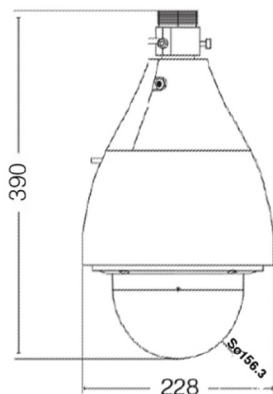

Units: mm

Specification

Camera	
Image Sensor	1/2.8" progressive scan CMOS
Pixels	2.0 Megapixel
Min. Illumination	Color: 0.003lux @ (F1.6, AGC ON) B/W: 0.0003lux @ (F1.6, AGC ON)
Shutter Speed	1 ~ 1/30,000s
Day / Night	Auto (ICR) / Color / B/W
Wide Dynamic Range	Ultra WDR, >=120db
S/N Ratio	>55dB
White Balance	Auto / Manual
Gain Control	Auto / Manual
Backlight Compensation	Off / WDR / BLC / HLC
Lens	
Focal Length	4.5 ~ 148.5mm, 33x optical
Zoom Speed	Approx 3s (Optical)
Angle of View	67.8° ~ 2.34° (Wide~Tele)
Min. Object Distance	300 ~ 1500mm (Wide~Tele)
Max. Aperture Ratio	F1.6 (Wide) / F4.4 (Tele)
Focus Control	Auto / Manual / Semi-Automatic
Pan and Tilt	
Pan / Tilt Range	360° Endless / 0° ~ 90°
Pan / Tilt Speed	Pan manual speed: 0.1° ~ 250°/s; Pan preset speed: 450°/s Tilt manual speed: 0.1° ~ 150°/s; Tilt preset speed: 350°/s
Proportional Zoom	Pan / Tilt speed can be adjusted automatically according to zoom multiples
Preset	256
Patrol	8 Patrols scheme, up to 32 presets per patrol
Pattern Scan	4 Scan paths, each path can record 10 minutes of operation path
Power-off Memory	Power-off memory / Power-on recovery
Auto Guard	Path / Preset / Mixed / Pan scan / Tilt scan / Frame scan / Random scan / Panorama scan
PT Limit	Manual / Scan / Pan
3D Positioning	PTZ control with mouse click and drag
Electronic compass	Built-in O-sensor
Video	
Compression	H.265 / H.264 / MJPEG
Main stream: 1080p	
Image Resolution	Secondary stream: D1
Main stream: 1080p@30fps	
Frame Rate	Secondary stream: D1@30fps
Bitrate	32kbps ~ 16Mbps
Bitrate Control	VBR / CBR
Multi-stream	IPC421-F233-N1
Caption	Date and time / Alarm / Direction / Customized
Privacy Masking	Up to 4 zones
Motion Detection	Up to 4 zones
Video Freeze	Supported
ROI	Supported
Digital Noise Reduction	3D noise reduction
Digital Defog	Supported
Image Flip	Flip / Mirror
Audio	
Compression	G.711a / G.711u / ADPCM / G.722 / AAC-LC / G.722.1c / G.726
Bitrate	32kbps ~ 64kbps
Audio Function	Bi-directional audio / AEC / Mixed audio recording / Dumb / Mute
Network	
Network Protocols	TCP/IP, UDP, HTTP, DHCP, DNS/DDNS, RTP/RTCP, RTSP, PPPoE, FTP, VSIP, UPnP, 802.1x, NAT, QoS, SMTP, IPv4, IPv6 (optional)
User Interface	IPC Control (IE, Firefox, Chrome)
Max. User Access	Max. 10 Users (includes 2 internal)
Application Programming	ONVIF (Profile S, Profile G), GB/T 28181-2011, API, CGI
Automatic Network Replenishment (ANR)	Supported
Alarm	
Alarm Triggers	Alarm input / Network disconnect / Disk full / Disk error
Intelligent	Motion detection / Tampering / Guard line / Enter guard area / Exit guard area / Object left / Object removal / Gathering / Audio surge
Alarm Events	Alarm report / Recording / Text overlay / Snapshot / External output / Email notice / Acoustic alarm
Interfaces	
Ethernet	10/100M, RJ45 interface
Audio In / Out	1 x Line in / 1 x Line out
Control	1 x RS485
Alarm In / Out	4 x Input / 2 x Output
Video Out	1 x BNC, 1.0V (p-p) / 75Ω
Memory Slot	SD card slot, supports up to 128GB
Environmental	
Operating Temperature	-40°C ~ 70°C / -40°F ~ 158°F
Operating Humidity	10% ~ 95%
Protection Level	IP67, TVS 6000V lightning protection, surge protection and voltage transient protection
Electrical	
Power	24V AC / 3A (Power adapter included)
Power Consumption	Max. 45W (Heater on)
Mechanical	
Weight	6 kg / 13.2lb (Net Weight)
Dimensions	Φ228 x 390mm / Φ8.98" x 15.35"